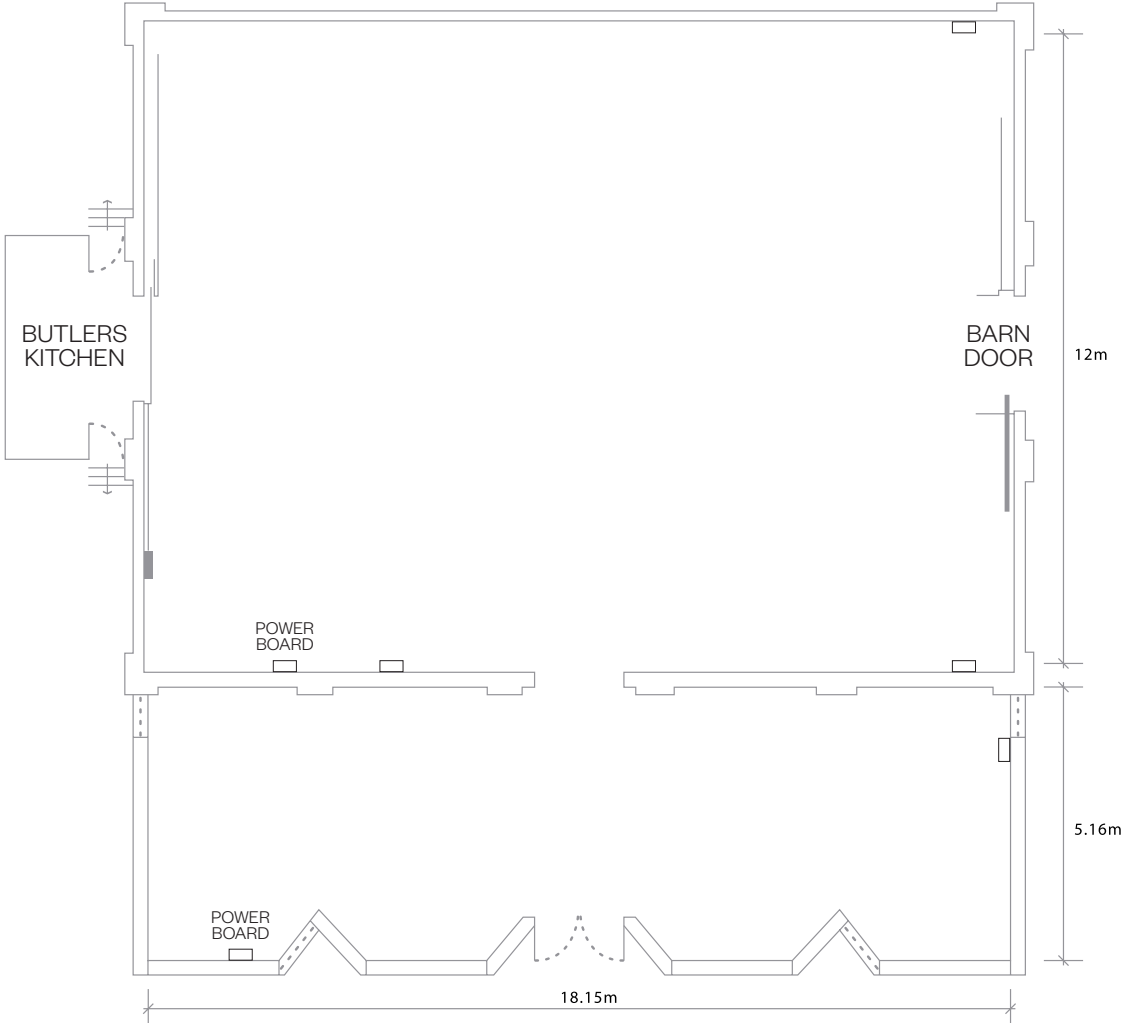

Conveniently located within Claremont Showground, the venue offers ample parking for guests.

SIT DOWN	120
COCKTAIL	220
DIMENSIONS	195m ²

Wilkinson Gallery
A PREMIUM WEDDING VENUE

Floor Plan

Wilkinson Gallery
A PREMIUM WEDDING VENUE