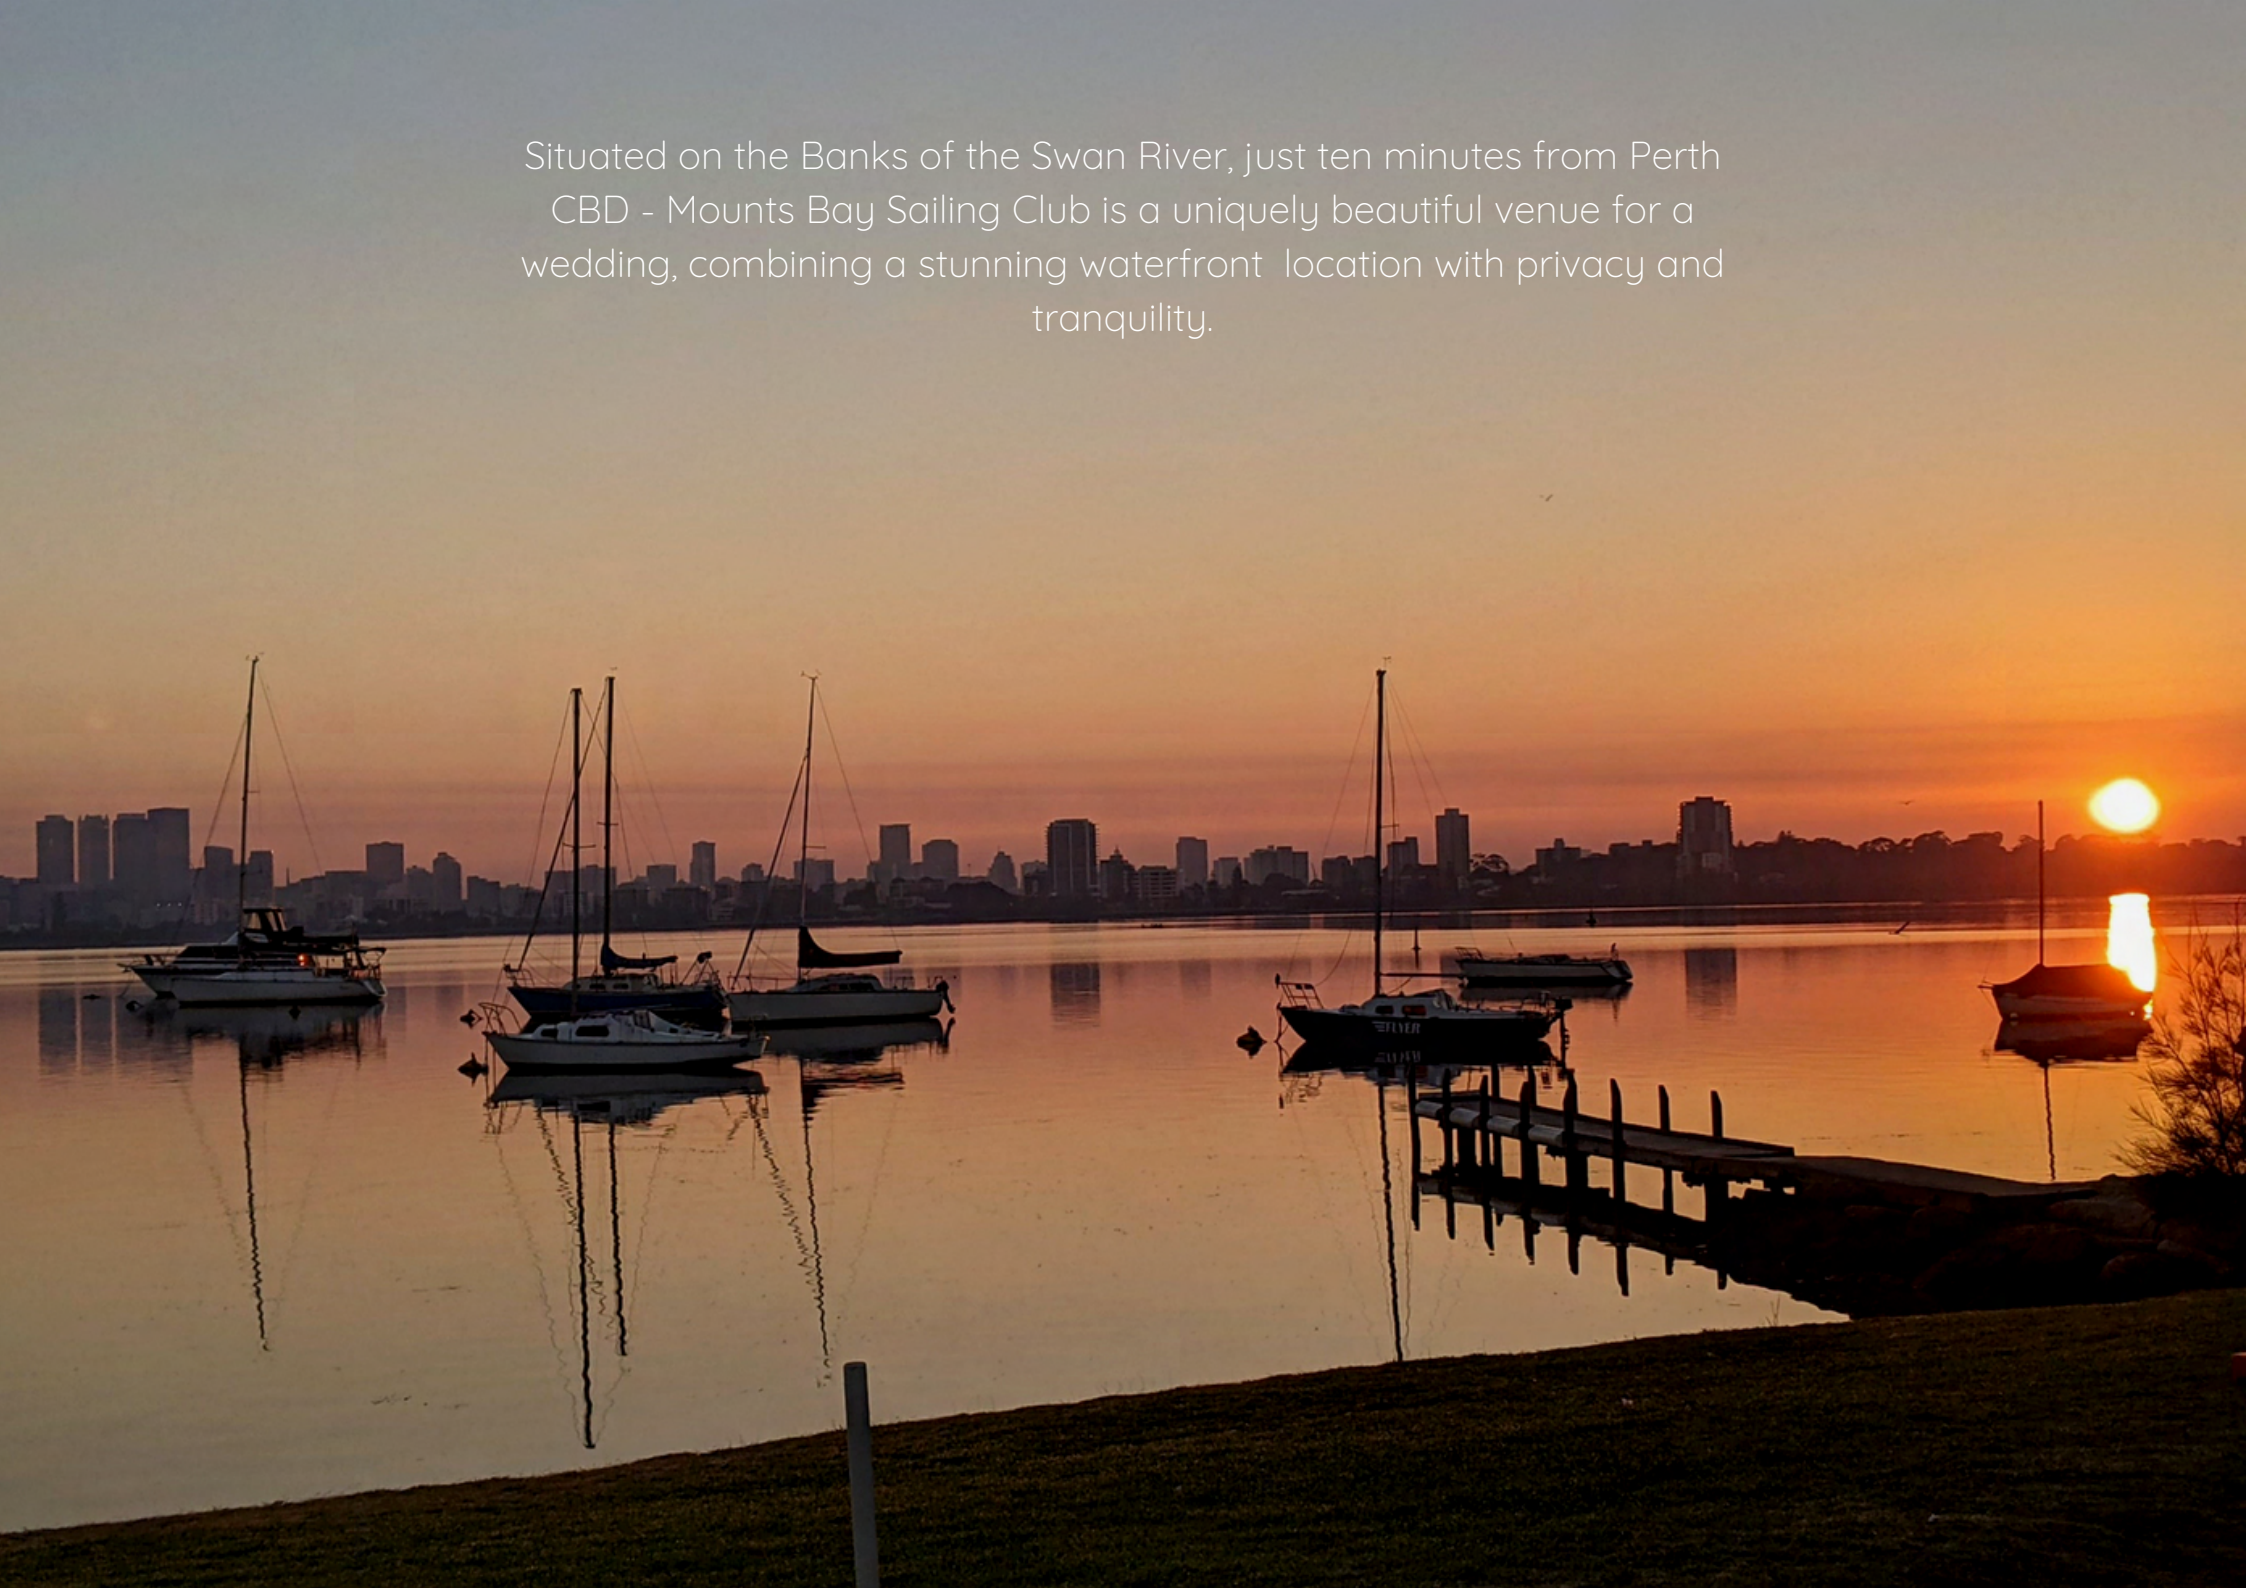

A photograph of a wedding ceremony taking place outdoors at a sailing club. The bride and groom are walking down a path lined with guests who are throwing white petals. The bride is wearing a white, off-the-shoulder wedding dress and holding a large bouquet of white flowers. The groom is wearing a dark tuxedo with a white shirt and a dark bow tie. The background shows a body of water, several sailboats, and a city skyline in the distance under a clear blue sky. The text "Mounts Bay Sailing Club" is written in a white, cursive font across the top of the image, and "Wedding Brochure 2023" is written in a white, serif font across the middle.

*Mounts Bay Sailing Club*

*Wedding Brochure*

2023

Situated on the Banks of the Swan River, just ten minutes from Perth CBD - Mounts Bay Sailing Club is a uniquely beautiful venue for a wedding, combining a stunning waterfront location with privacy and tranquility.

# Riverside Lawn

Enjoy an uninterrupted vista from the banks of the Swan River, celebrate from day to night, taking a moment to enjoy the beautiful golden glow of the city as the sun sets and the festivities begin. Make use of our indoor bar or opt in for an outdoor bar and enjoy the most entrancing views Perth has to offer.