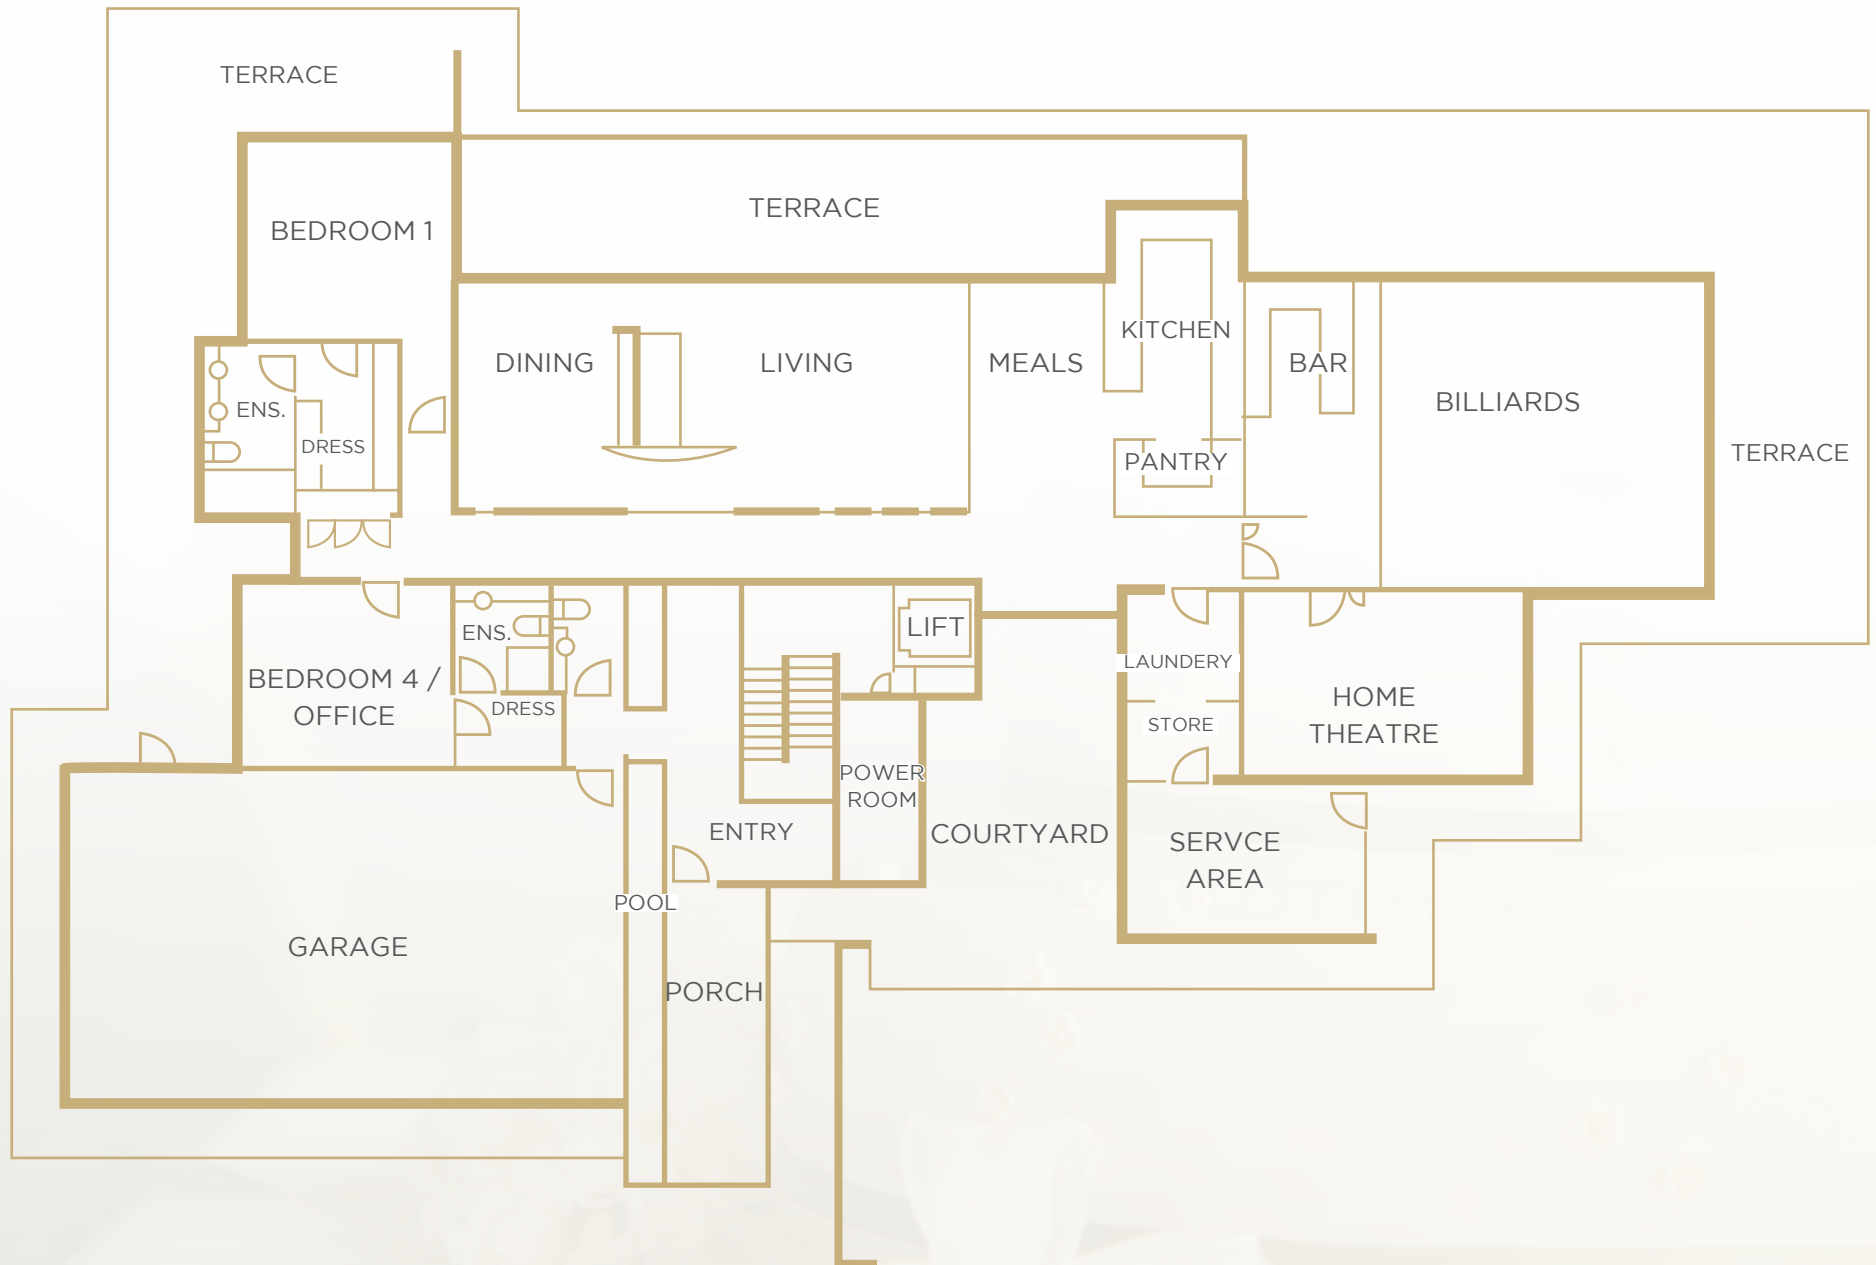

- ♥ Venue Hire: 6 Hours
- ♥ Buffet style catering  
(includes four mains and three sides)
- ♥ Horse carriage use
- ♥ Wedding arch
- ♥ Outdoor stage
- ♥ Tables, seating and table linen for  
up to 60pax
- ♥ One night stay at Club House: up to  
9 guests

Catering Option: please see attachment

MAP

- 1 Jolong Park
- 2 Club House
- 3 Club House Plans ground floor
- 4 Club House Plans first floor

1 Jolong Park

2 Club House

### 3 Club House Plans ground floor

4 Club House Plans first floor