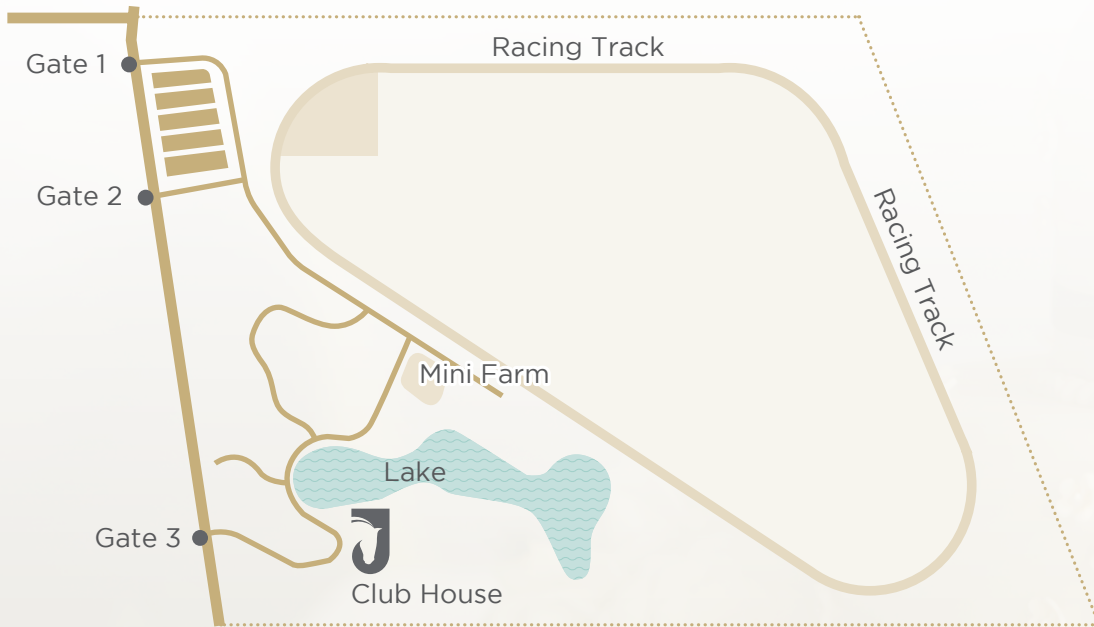

MAP

- 1 Jolong Park
- 2 Club House
- 3 Club House Plans ground floor
- 4 Club House Plans first floor

1 Jolong Park