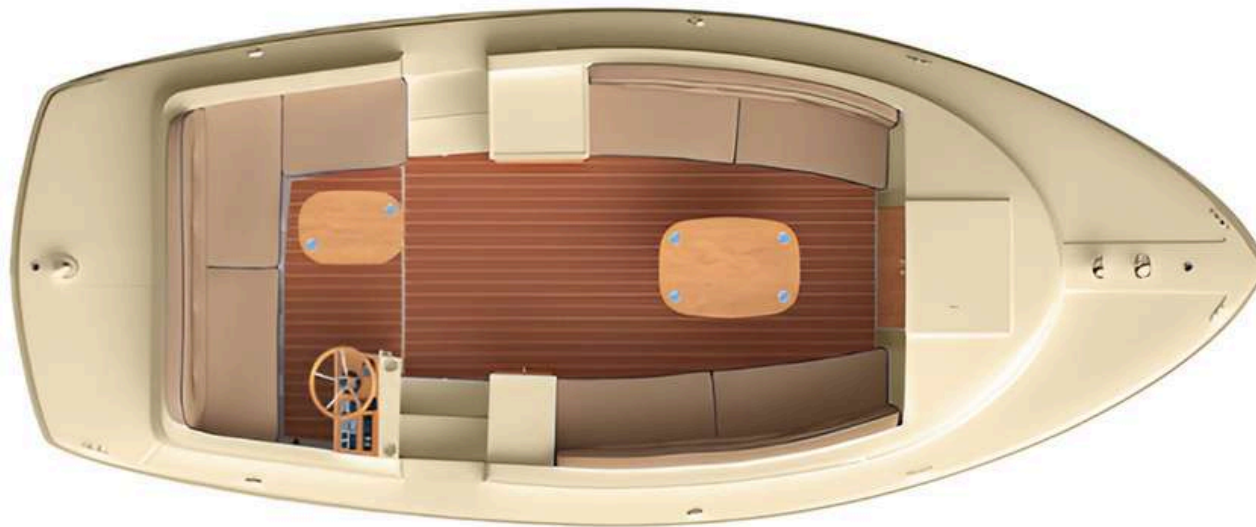

VESSEL FLOOR PLAN

Sunny B