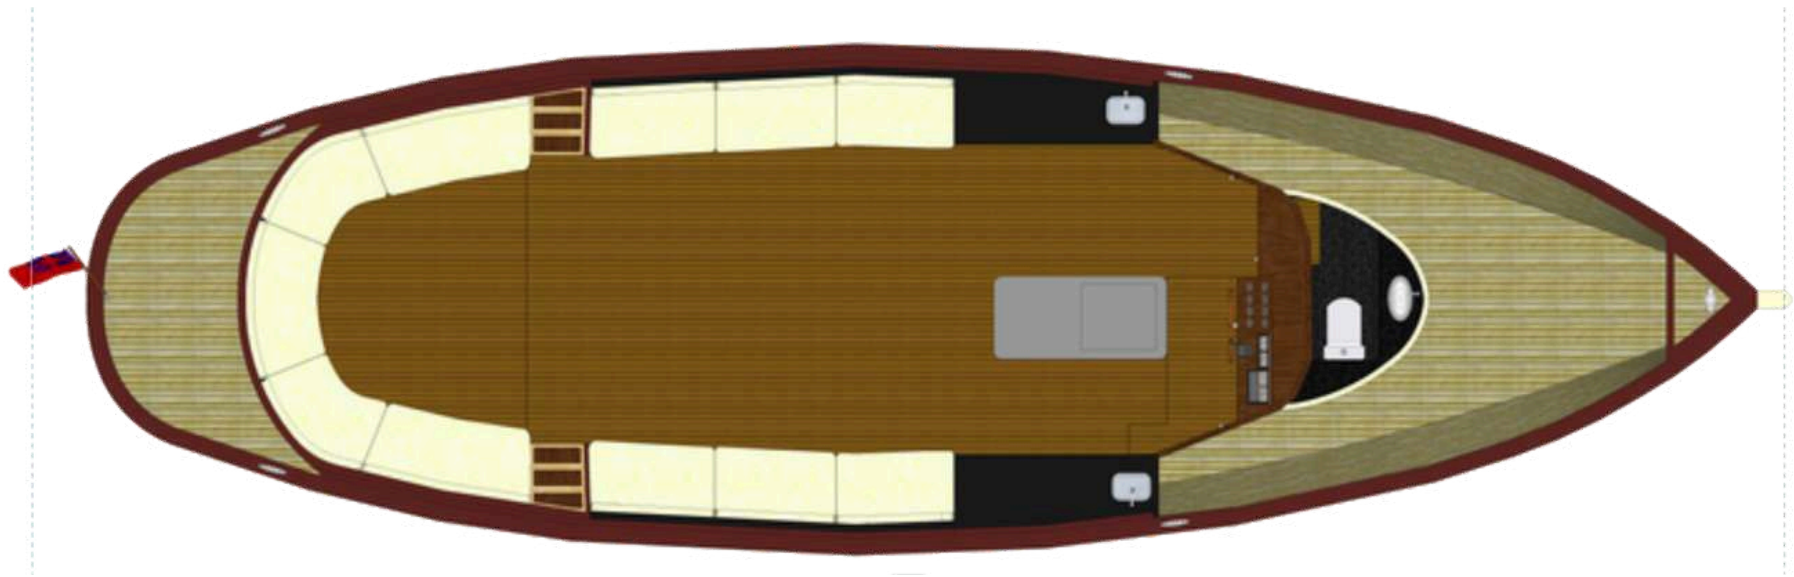

VESSEL FLOOR PLAN

BIRRARUNG