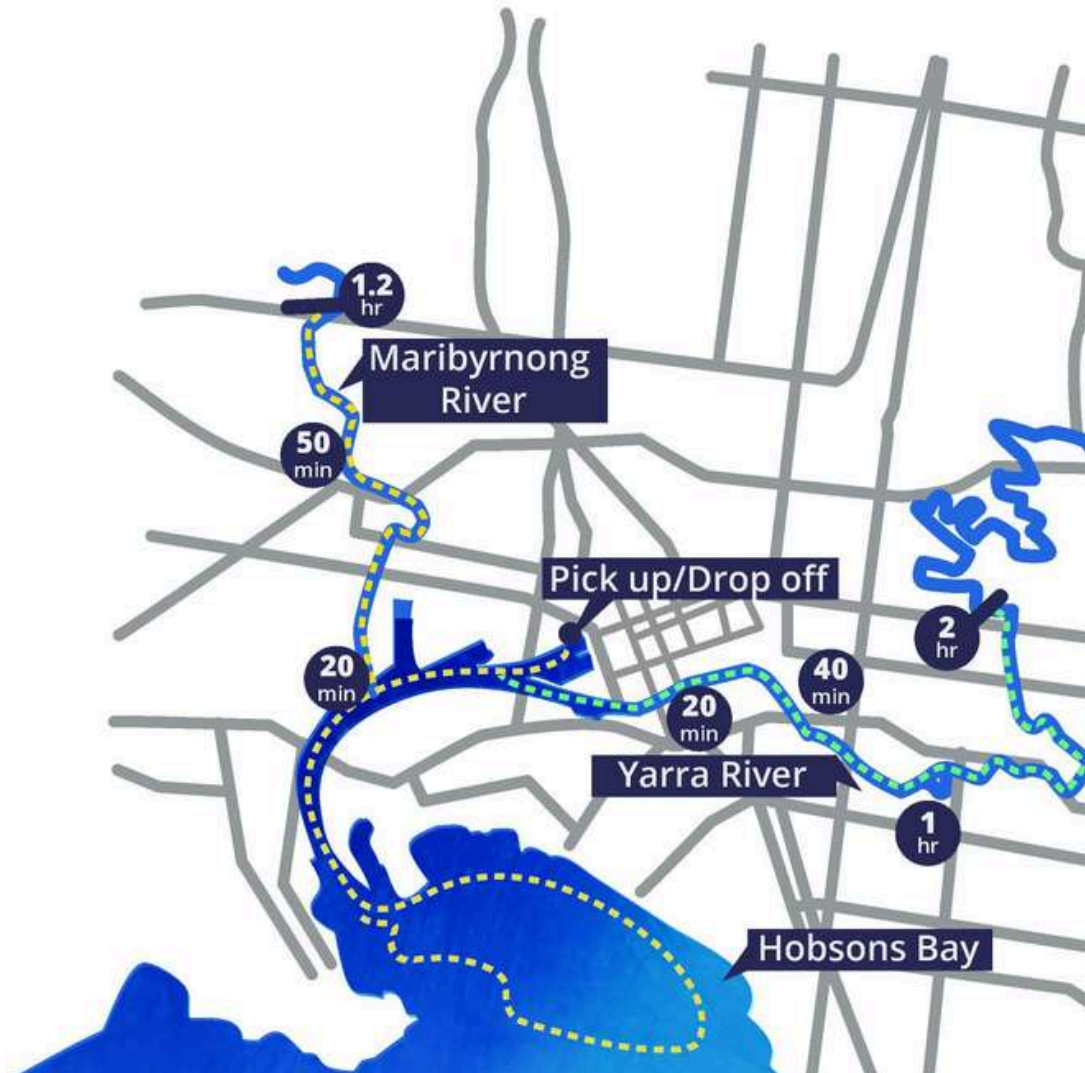

CRUISING ROUTE OPTIONS

Whether you want to cruise up the Yarra River, along the Maribyrnong River, or out into Hobsons bay to Williamstown or St Kilda we will provide a cruising route to that is safe and appropriate to the weather on the day.

“
I cannot recommend this company highly enough! Matt and staff were outstanding and well exceeded our expectations. Our guests are still raving about the food and the beautiful boat 'Birraring'. Thanks guys! 5 stars all the way!

Ali Cashat