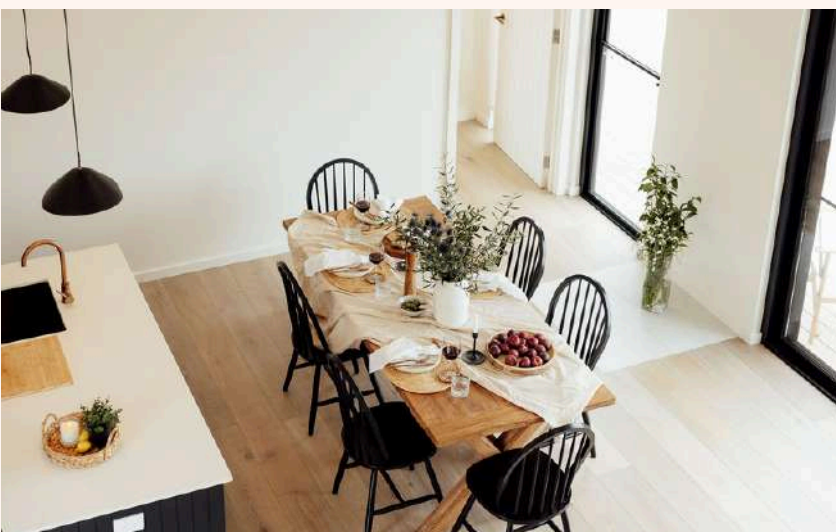

MARQUEE PACKAGES

80 GUESTS

Cocktail

- 10x12m Clear Span Marquee
- Draped festoon lighting
- Selection of clear or solid white walls

Canapes/Cocktail Hour Drink Area

- 4 x Hairpin bar tables
- 24 x bar stools of your choice (White bentwood, natural or black rattan)
- 4 x Market Umbrellas
- 2 x Classic Timber Lounges

Reception Area

- 2 x Tassie Oak Dining tables
- 16 x Timber cross back dining chairs
- 1 x Classic Timber lounge Pod
- 1 x White cafe table (champagne tower or cake table)
- 5 x 5m Timber look dance floor
- Outdoor entry bay festoon lights

TOTAL PRICE (VENUE + HIRE)
\$14,500

Seated

- 10x15m Clear Span Marquee
- Draped festoon lighting
- Selection of clear or solid white walls

Canapes/Cocktail Hour Drink Area

- 4 x Hairpin bar tables
- 24 x bar stools of your choice (White bentwood, natural or black rattan)
- 4 x Market Umbrellas
- 2 x Classic Timber Lounges

Reception Area

- 4 x Tassie Oak Dining tables
- 36 x Timber cross back dining chairs
- 1 x Classic Timber lounge Pod
- 1 x White cafe table (champagne tower or cake table)
- 5 x 7m Timber look dance floor
- Outdoor entry bay festoon lights