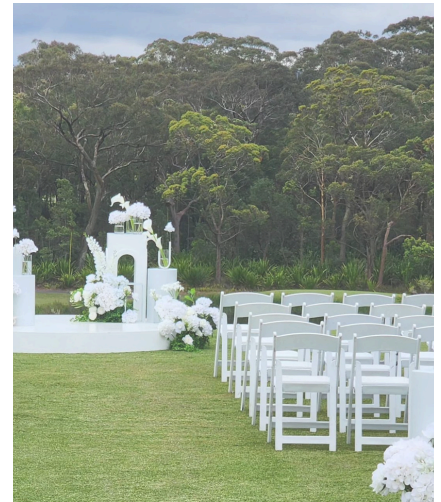

PARTY MAMMA

WEDDING CEREMONY PACKAGES

Celebrate love in style with Party Mamma, your premier partner for exquisite wedding event hire and styling services. Serving couples throughout the Central Coast, Newcastle, Hunter Valley, and Sydney we specialise in crafting dream weddings that surpass expectations.